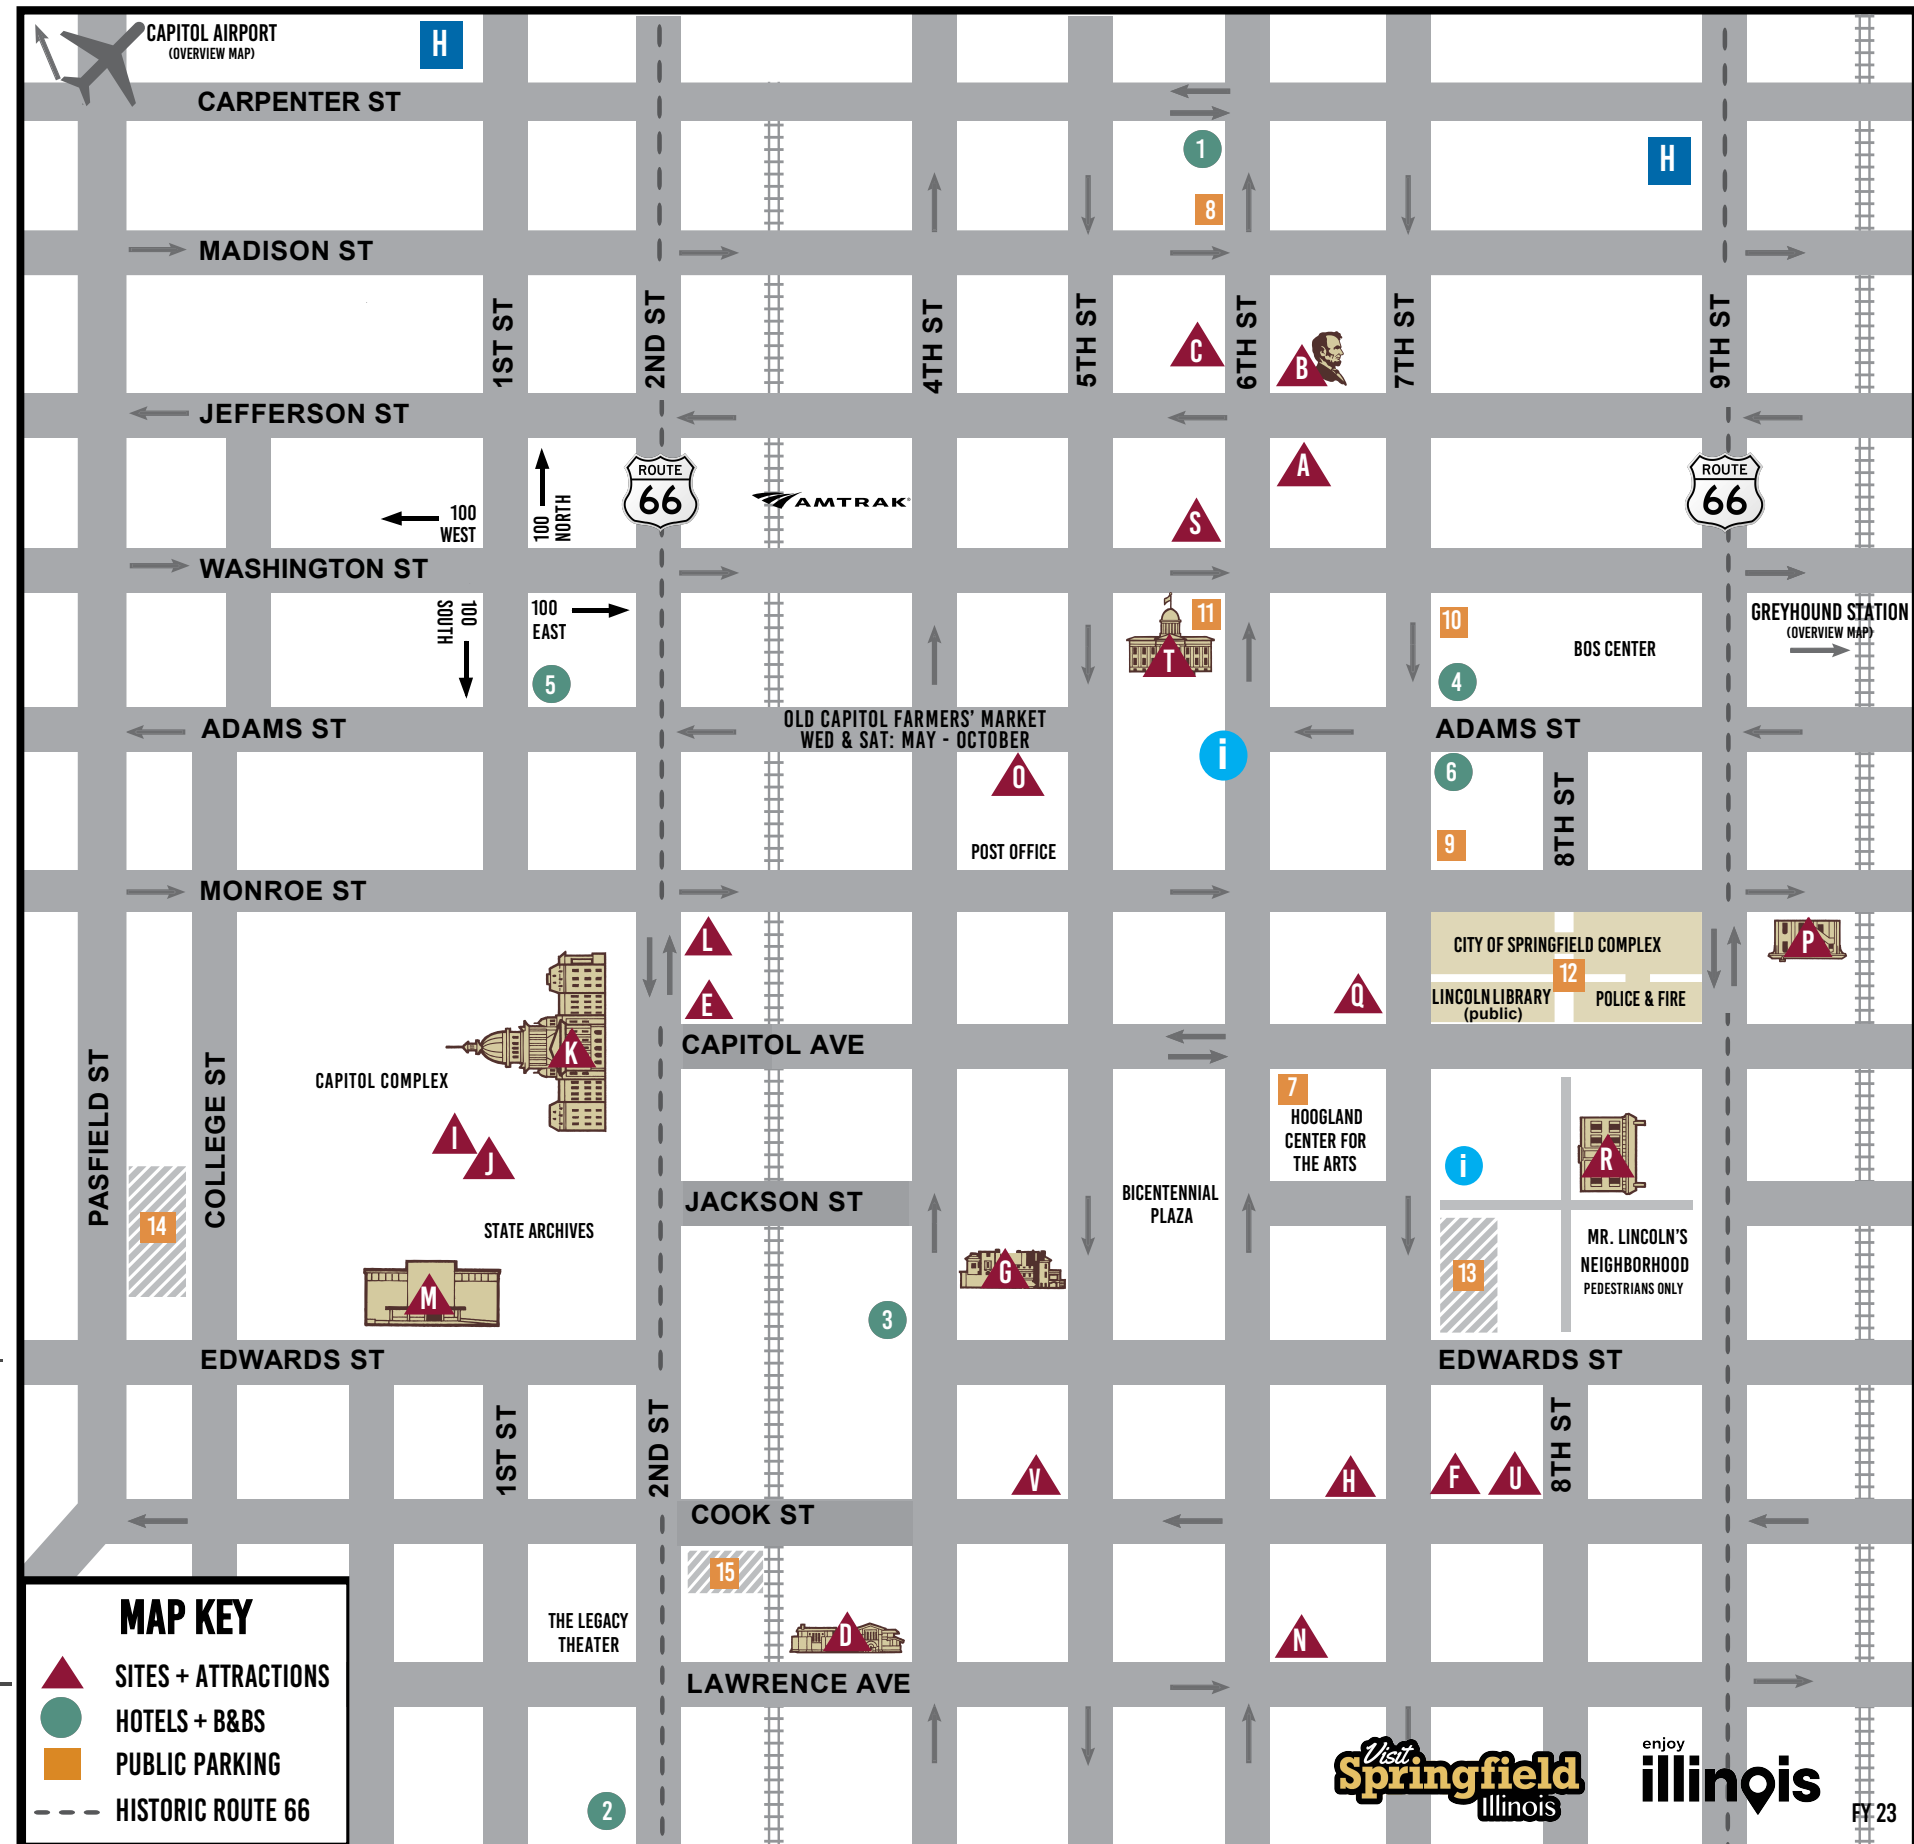

### PUBLIC PARKING ■

7. **6th St. & Capitol Ave.** Multi Level
8. **Presidential Museum** Multi Level/RV
9. **7th St. & Monroe St.** Multi Level
10. **7th St. & Washington St.** Multi Level
11. **Old State Capitol** Underground
12. **Lincoln Library (public)** Underground
13. **Lincoln Home** Lot
14. **Edwards St. & College St.** Lot
15. **Dana-Thomas House** Lot

### EAT + DRINK

Scan QR Code for a complete listing of area Eat + Drink spots.

#### MAP KEY

- ▲ SITES + ATTRACTIONS
- HOTELS + B&BS
- PUBLIC PARKING
- - - HISTORIC ROUTE 66

### CAMPING

- 30. Double J Campground
- 31. Illinois State Fair Campground
- 32. KOA Campground
- 33. Lincoln's New Salem Campground
- 34. Riverside Park Campground
- 35. Sangchris Lake State Park